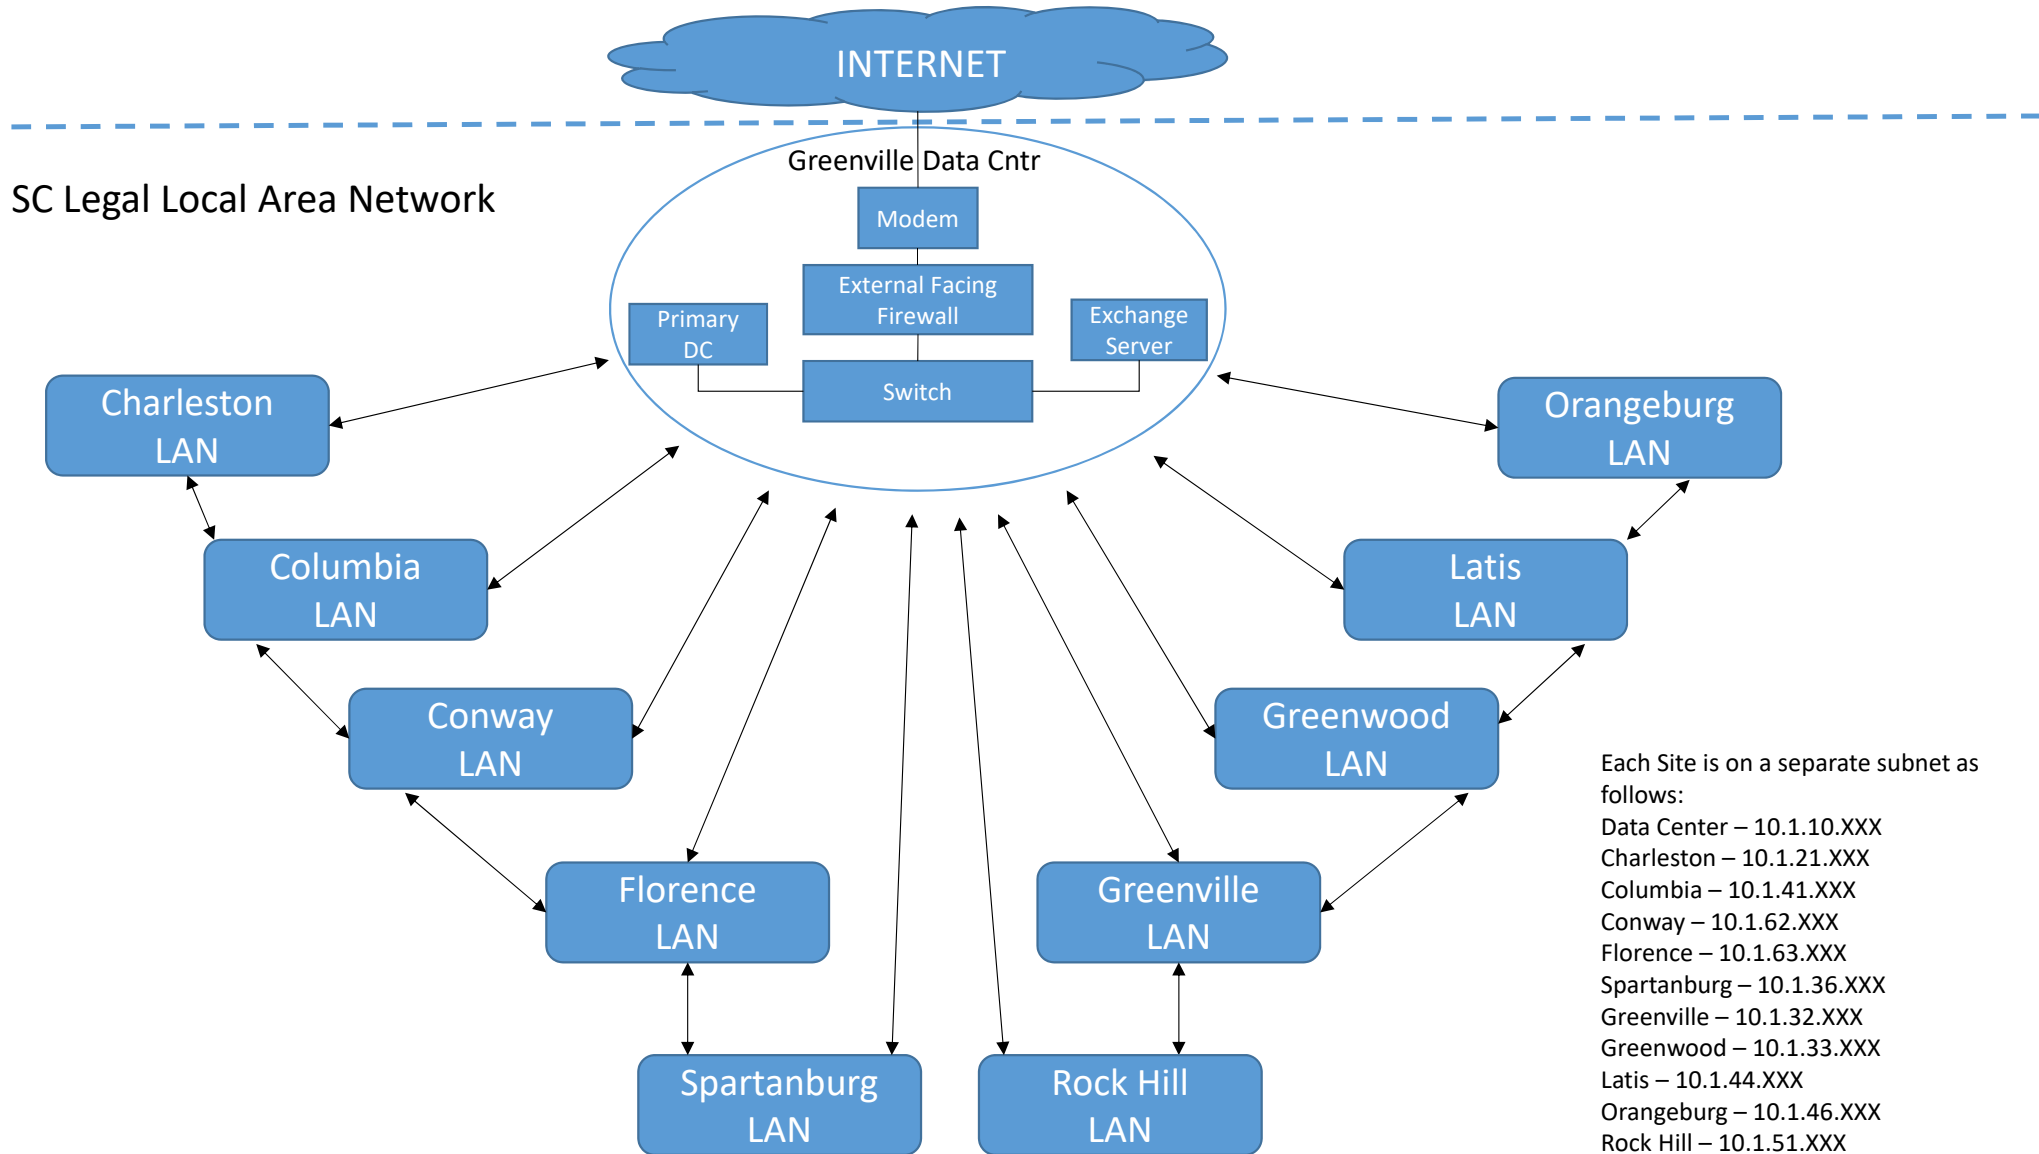

South Carolina Legal Services Network Diagram

South Carolina Legal Services Network Diagram

NOTE: The following sites do not have a Datto backup device:
Conway – 10.1.62.XXX
Florence – 10.1.63.XXX
Greenwood – 10.1.33.XXX
Orangeburg – 10.1.46.XXX
Rock Hill – 10.1.51.XXX

NOTE: The Columbia site has an additional server that hosts the financial management DB.