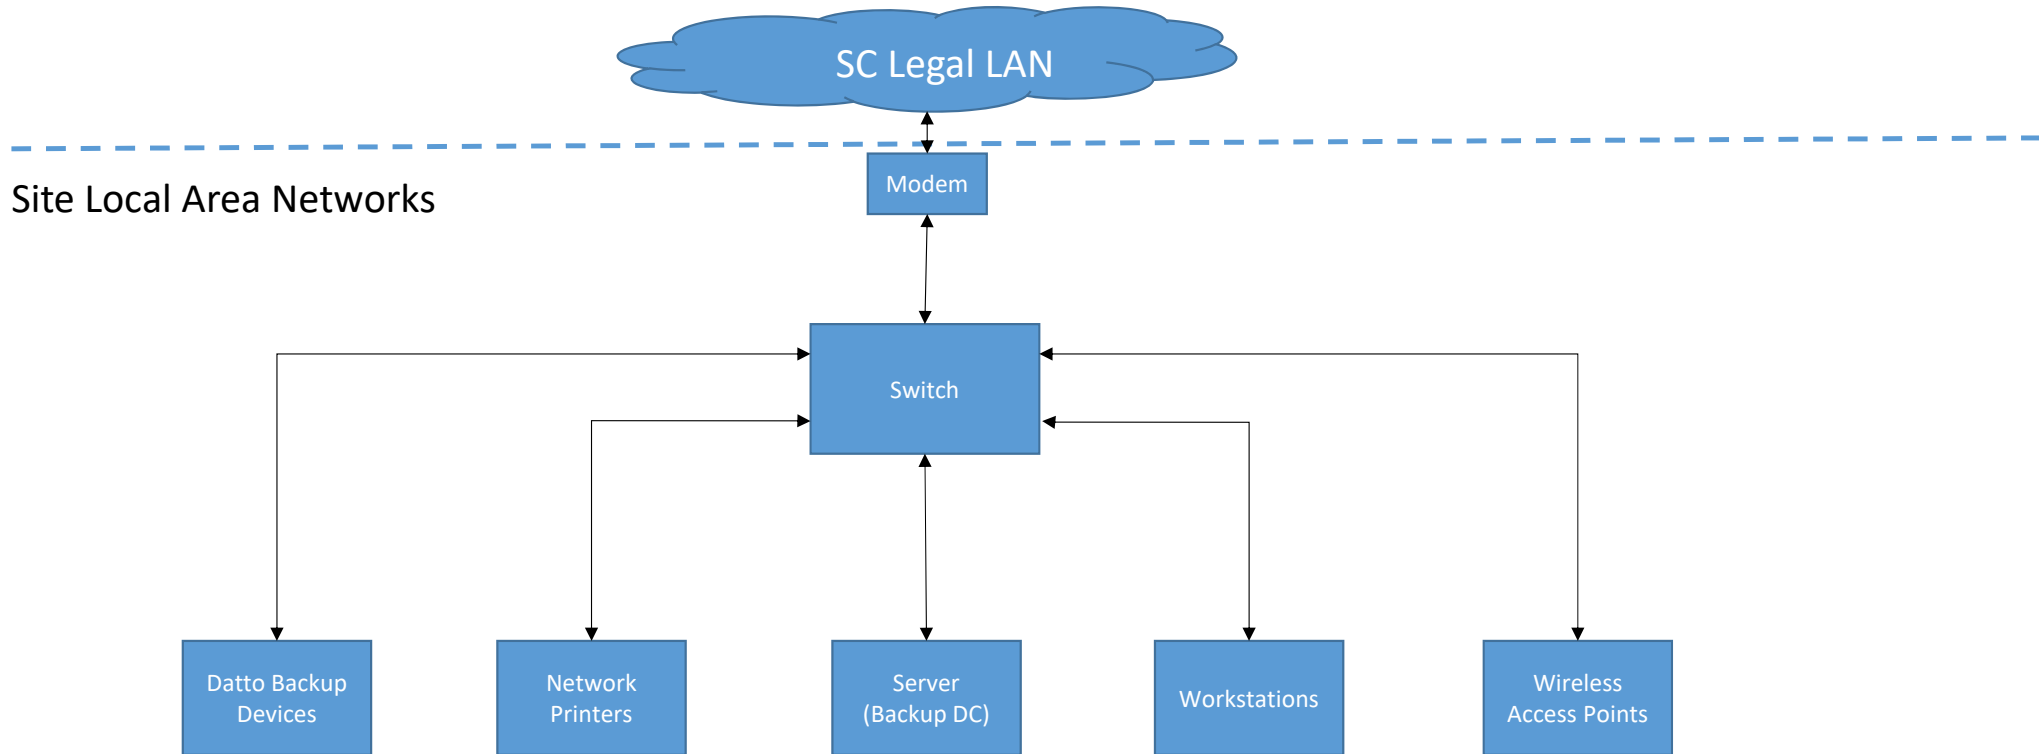

South Carolina Legal Services Network Diagram

South Carolina Legal Services Network Diagram

NOTE: The following sites do not have a Datto backup device:
Conway – 10.1.62.XXX
Florence – 10.1.63.XXX
Greenwood – 10.1.33.XXX
Orangeburg – 10.1.46.XXX
Rock Hill – 10.1.51.XXX

NOTE: The Columbia site has an additional server that hosts the financial management DB.